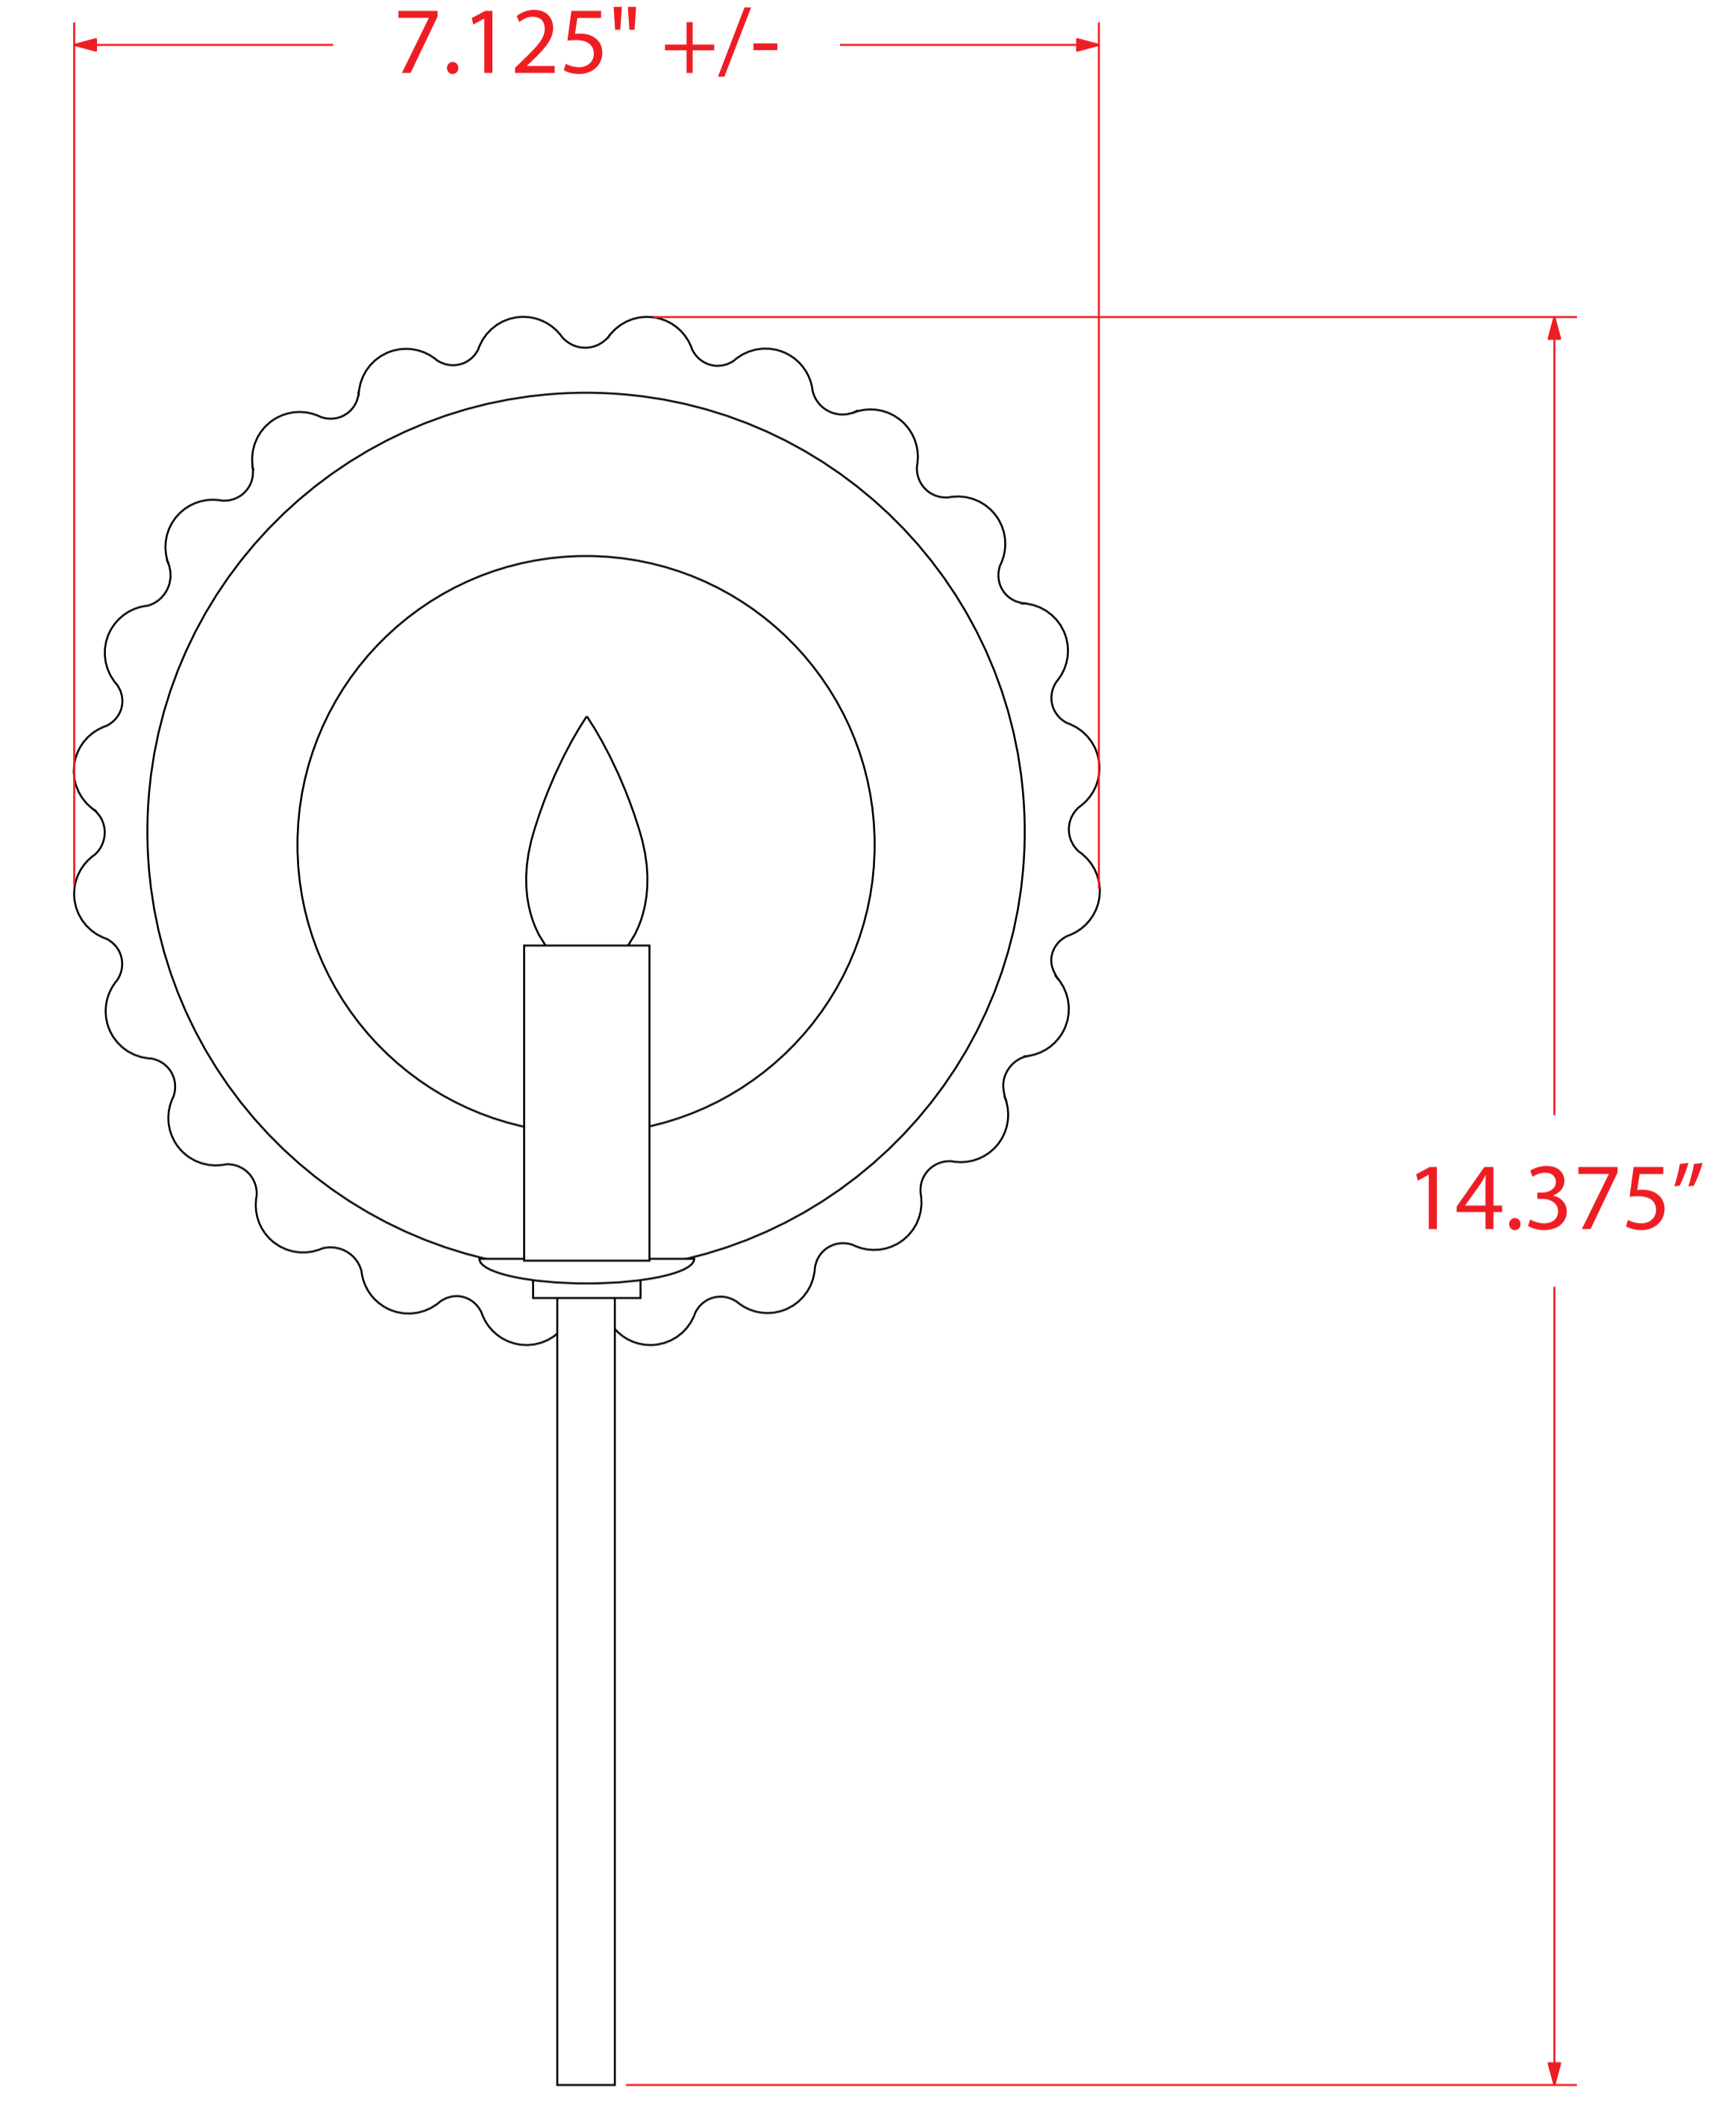

REV	Description	REV DATE
1	1	1
2	2	2
3	3	3
4	4	4

SPECIFICATIONS	
Width	7.125"
Height	14.375"
Depth	5.00" +/-
Lights	1 lights
Mounting	Hidden / Made for Round JBox
Finish	Red Primer
7	7

**PROPRIETARY AND CONFIDENTIAL**  
 The information contained in this drawing is the sole property of of PARED. Any reproduction in part or as a whole without the written permission of PARED is prohibited.

**UNLESS OTHERWISE SPECIFIED**  
 Dimensions are in inches  
 Tolerance of +/- 1/8"

paredonline.com		tbd ph	tbd fx
TITLE :		INVOICE #	1
tbd		REV	1
SCALE : 1 : 7		SHEET 1 OF 1	