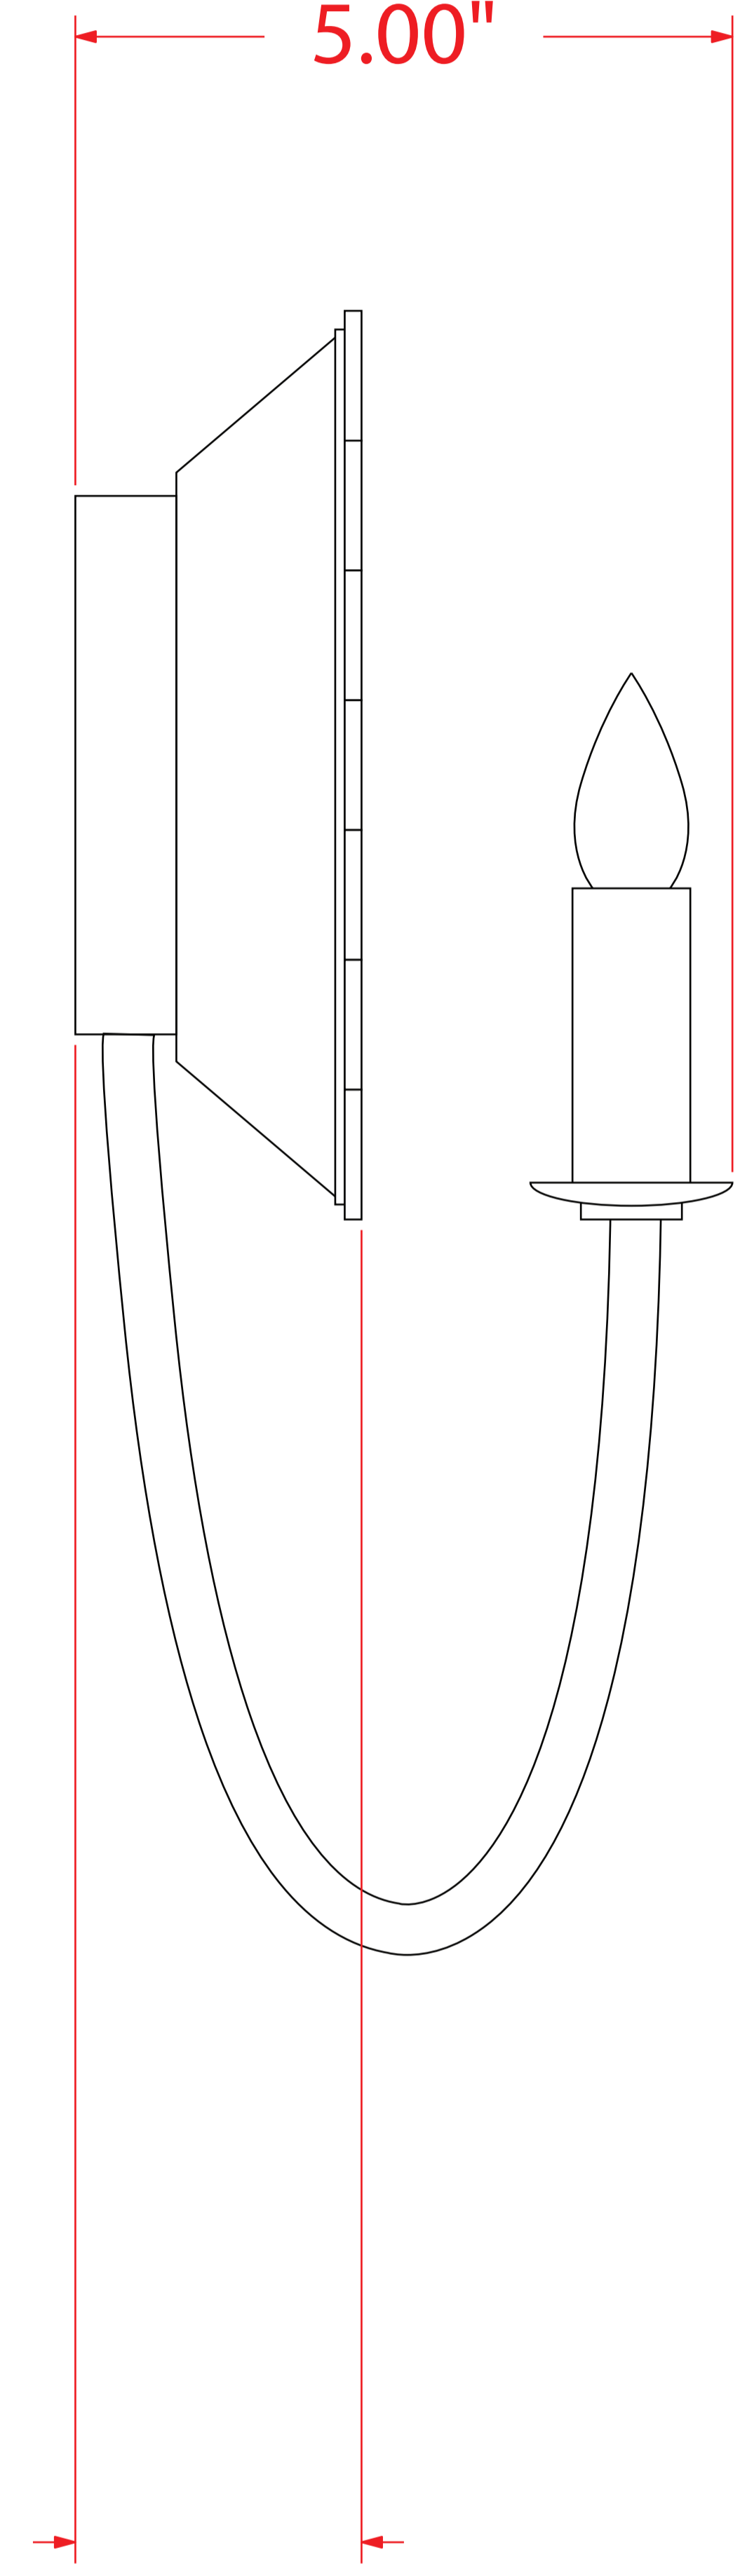

REV	Description	REV DATE
1	1	1
2	2	2
3	3	3
4	4	4

SPECIFICATIONS	
Width	7.125"
Height	14.375"
Depth	5.00" +/-
Lights	1 lights
Mounting	Hidden / Made for Round JBox
Finish	Red Primer
7	7

**PROPRIETARY AND CONFIDENTIAL**  
 The information contained in this drawing is the sole property of of PARED. Any reproduction in part or as a whole without the written permission of PARED is prohibited.

**UNLESS OTHERWISE SPECIFIED**  
 Dimensions are in inches  
 Tolerance of +/- 1/8"

paredonline.com		tbd ph	tbd fx
TITLE :		INVOICE #	1
tbd		REV	1
SCALE : 1 : 7		SHEET 1 OF 1	